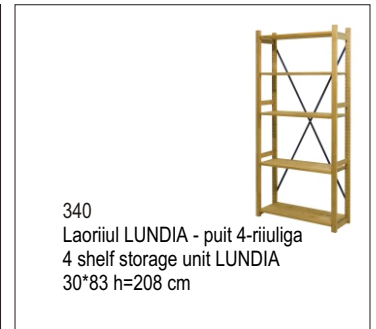

332
Põrandanagi
Clothes rack standing

331
Seinanagi
Clothes rack

342
Laoriul - valge 5-riuliga
5 shelf storage unit, white
40*93 h=180 cm

340
Laoriul LUNDIA - puit 4-riuliga
4 shelf storage unit LUNDIA
30*83 h=208 cm

319
Infolett ustega
Info/bar counter with doors
53*103 h=110 cm

394
Vitriin ustega
Showcase with doors
53*103 h=110 cm

327
Kaarinfolaud
Curved info/bar counter without doors
R=100*h=110 cm

395
Curved showcase without doors
R=100*h=110 cm