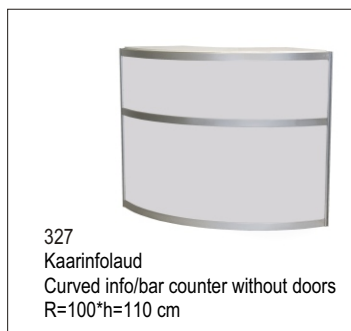

332
Põrandanagi
Clothes rack standing

331
Seinanagi
Clothes rack

342
Laoriul - valge 5-riuliga
5 shelf storage unit, white
40*93 h=180 cm

340
Laoriul LUNDIA - puit 4-riuliga
4 shelf storage unit LUNDIA
30*83 h=208 cm

319
Infolett ustega
Info/bar counter with doors
53*103 h=110 cm

394
Vitriin ustega
Showcase with doors
53*103 h=110 cm

327
Kaarinfolaud
Curved info/bar counter without doors
R=100*h=110 cm

395
Curved showcase without doors
R=100*h=110 cm